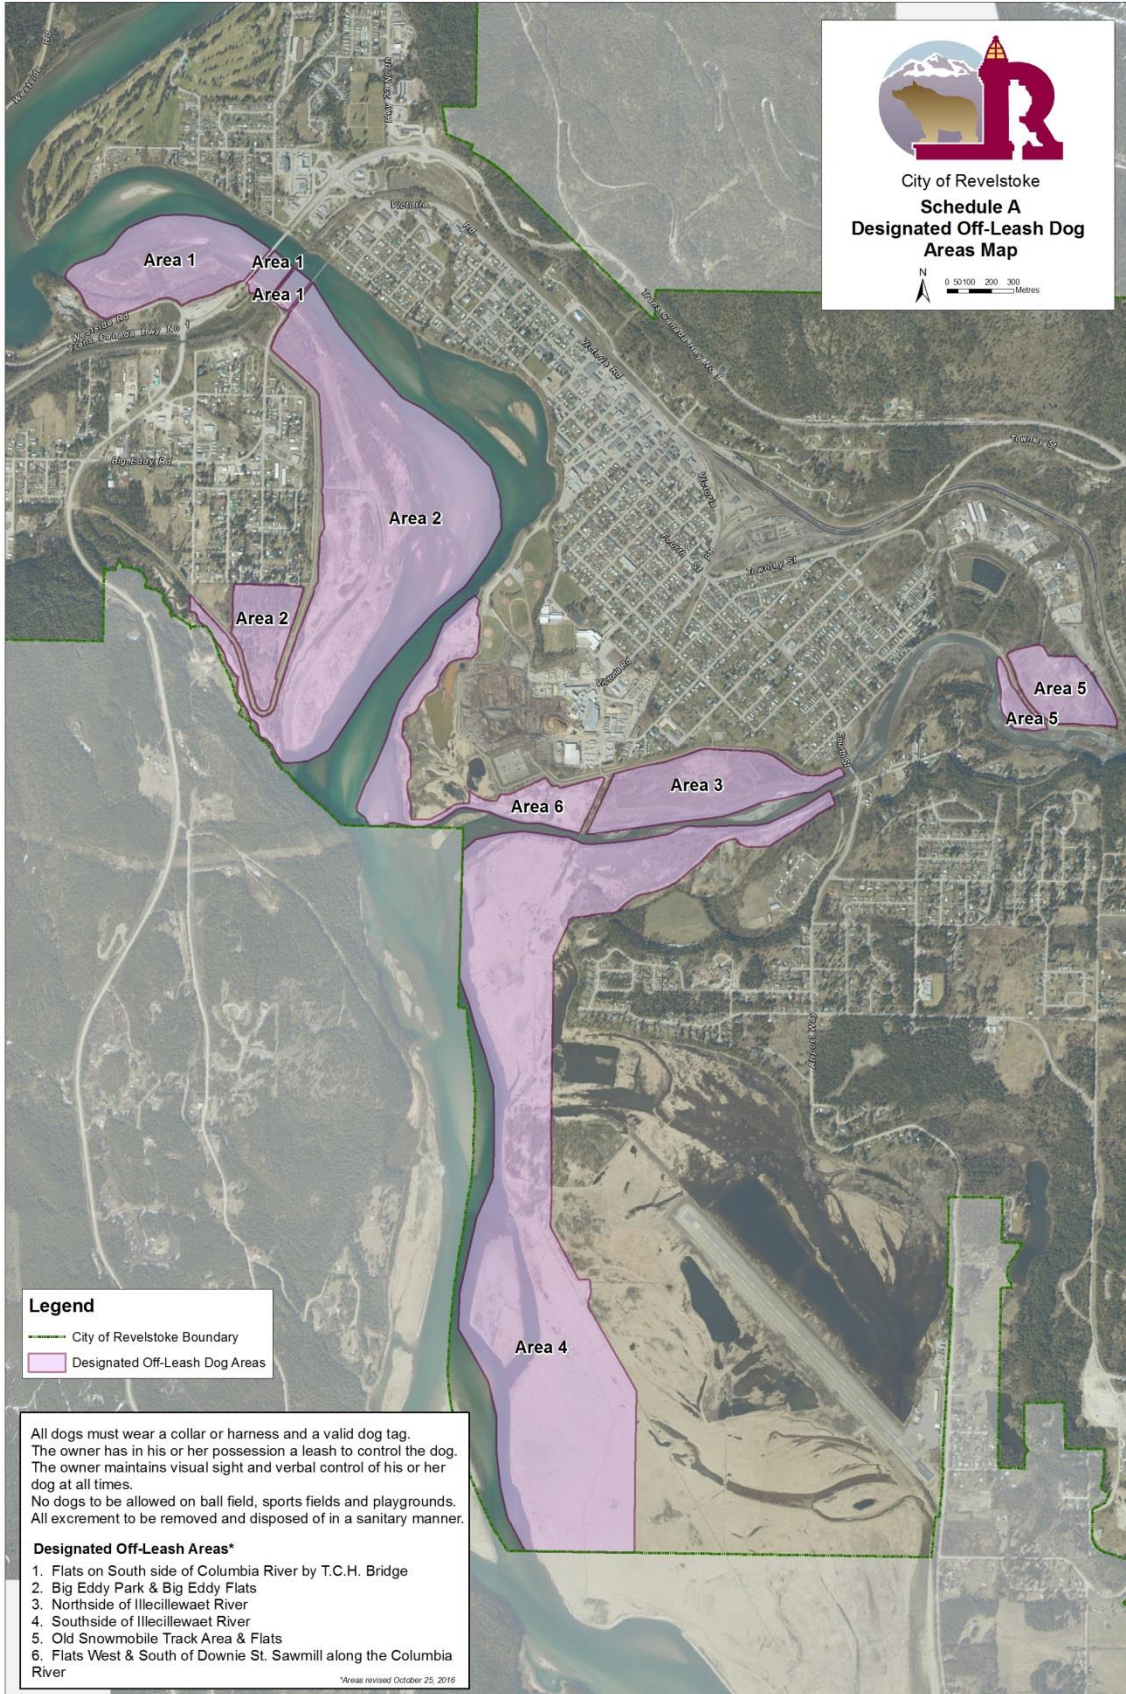

City of Revelstoke
Schedule A
Designated Off-Leash Dog
Areas Map

Legend

- City of Revelstoke Boundary
- Designated Off-Leash Dog Areas

All dogs must wear a collar or harness and a valid dog tag.
The owner has in his or her possession a leash to control the dog.
The owner maintains visual sight and verbal control of his or her dog at all times.
No dogs to be allowed on ball field, sports fields and playgrounds.
All excrement to be removed and disposed of in a sanitary manner.

- Designated Off-Leash Areas***
1. Flats on South side of Columbia River by T.C.H. Bridge
 2. Big Eddy Park & Big Eddy Flats
 3. Northside of Illecillewaet River
 4. Southside of Illecillewaet River
 5. Old Snowmobile Track Area & Flats
 6. Flats West & South of Downie St. Sawmill along the Columbia River

*Areas revised October 25, 2016