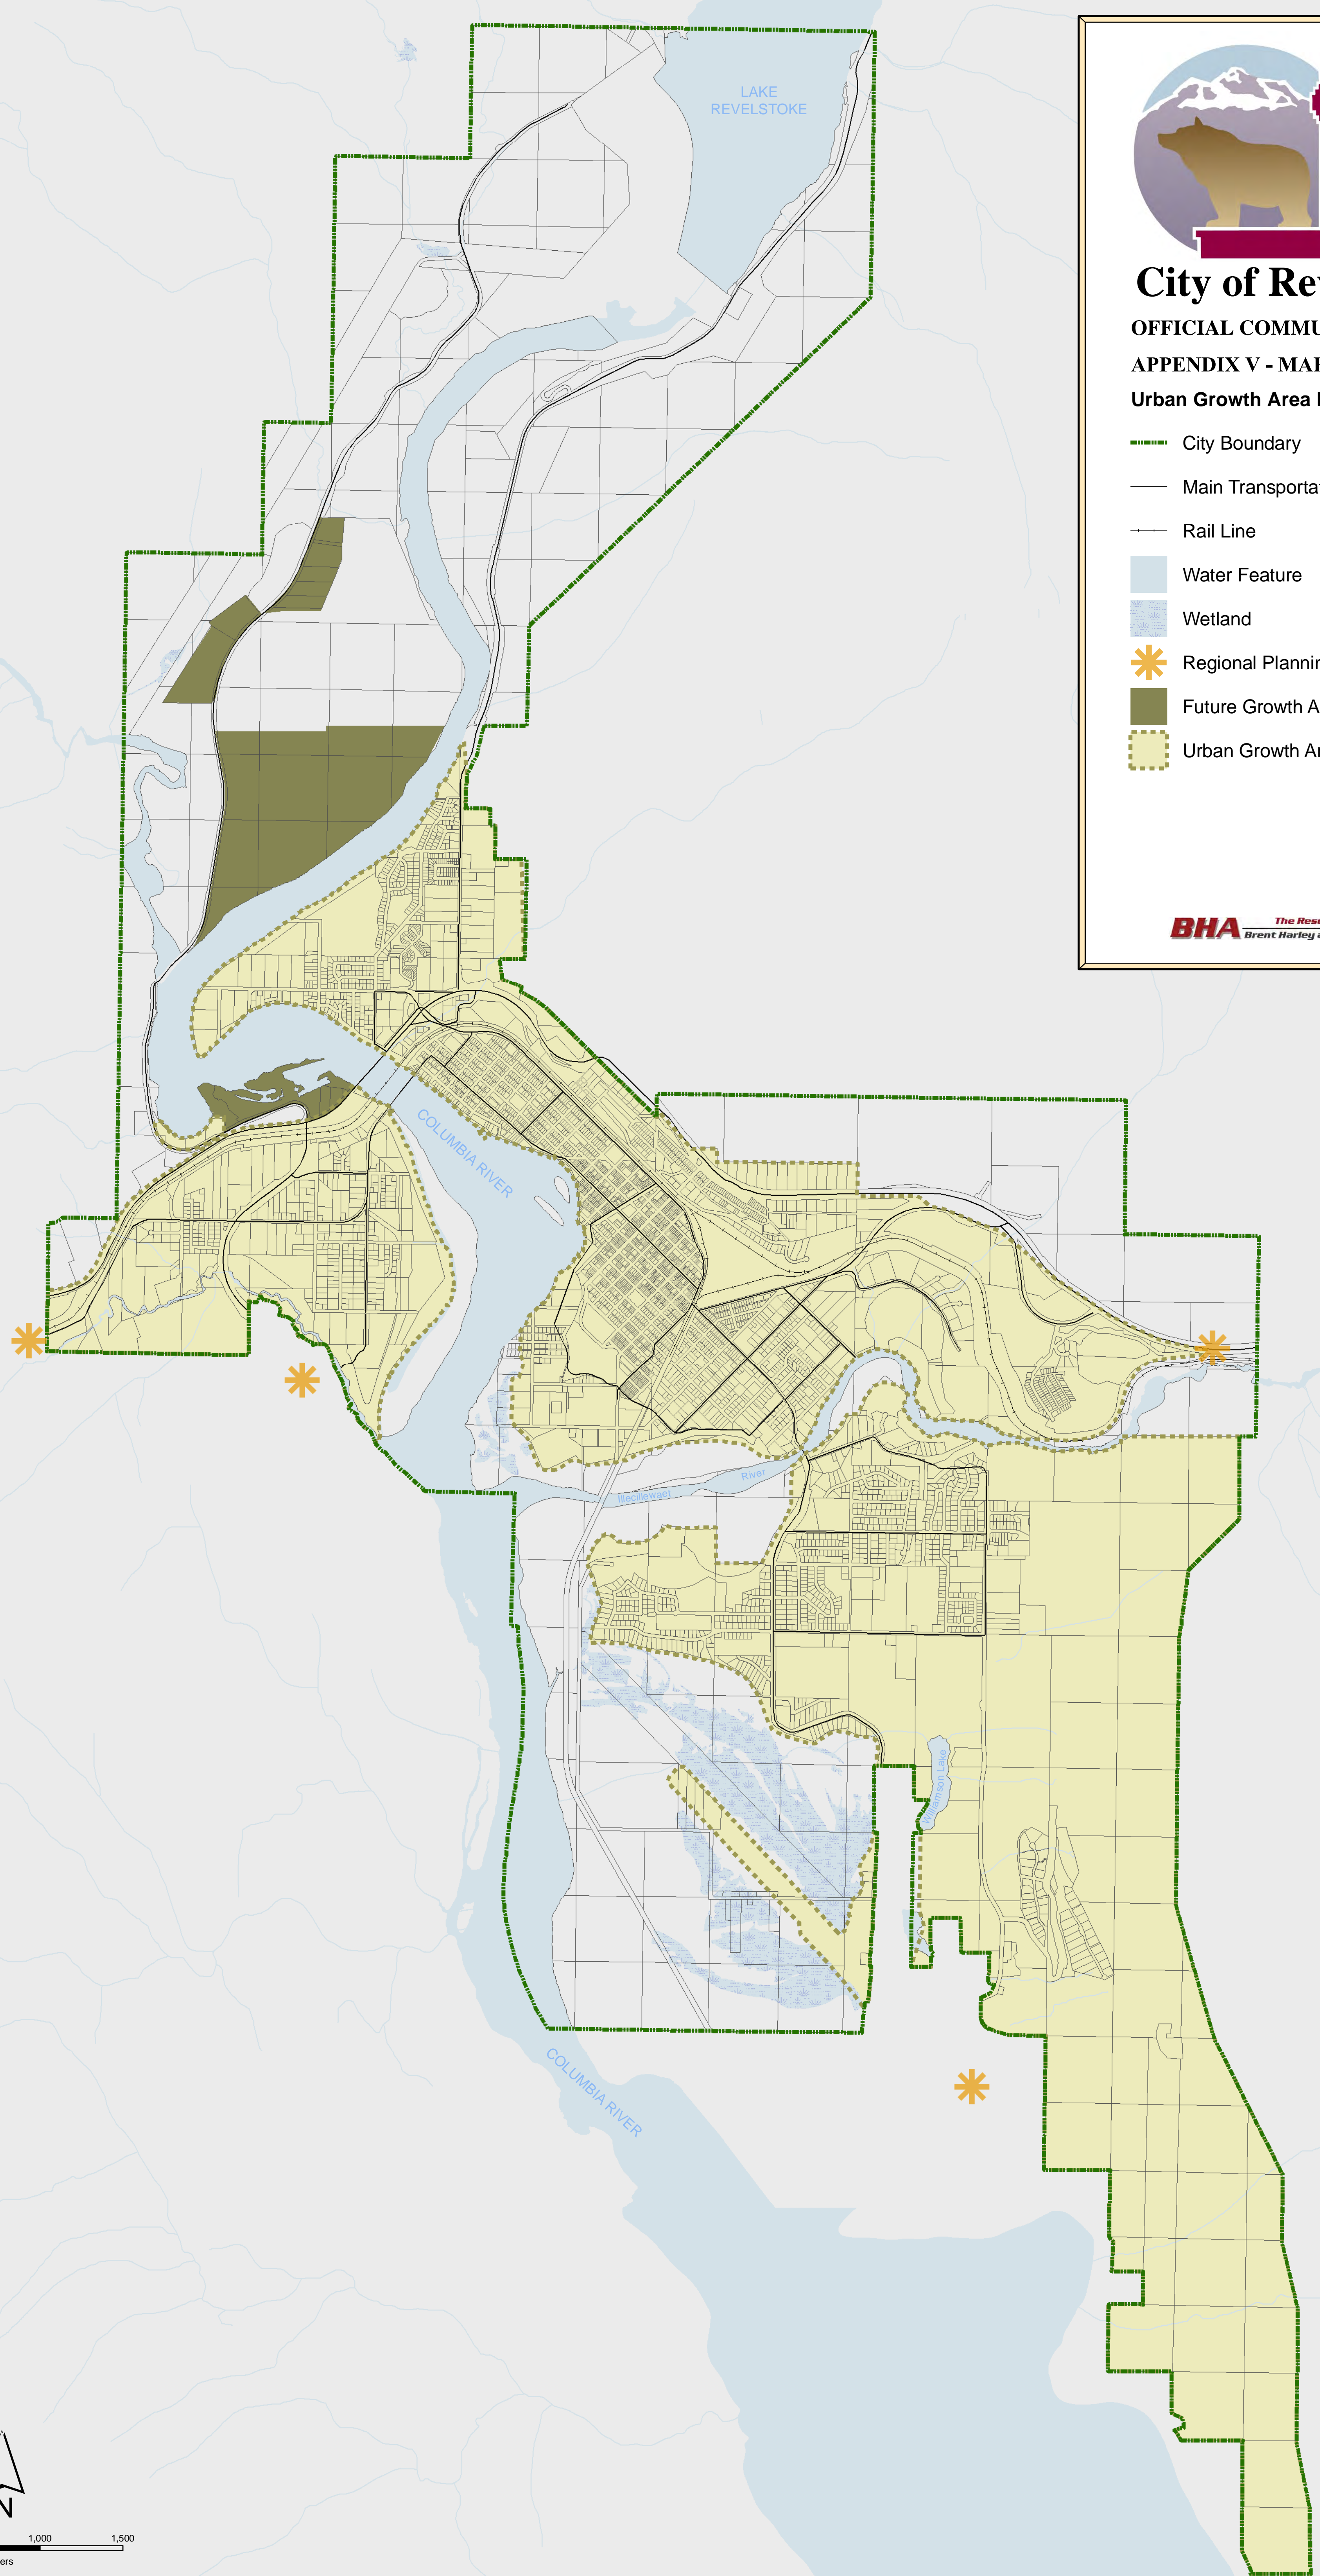

# City of Revelstoke

OFFICIAL COMMUNITY PLAN

APPENDIX V - MAP 4

## Urban Growth Area Map

- City Boundary
- Main Transportation Route
- Rail Line
- Water Feature
- Wetland
- Regional Planning Land
- Future Growth Area
- Urban Growth Area

**BHA** The Resort Planning Group  
Brent Harley and Associates Inc.

0 250 500 1,000 1,500  
Meters