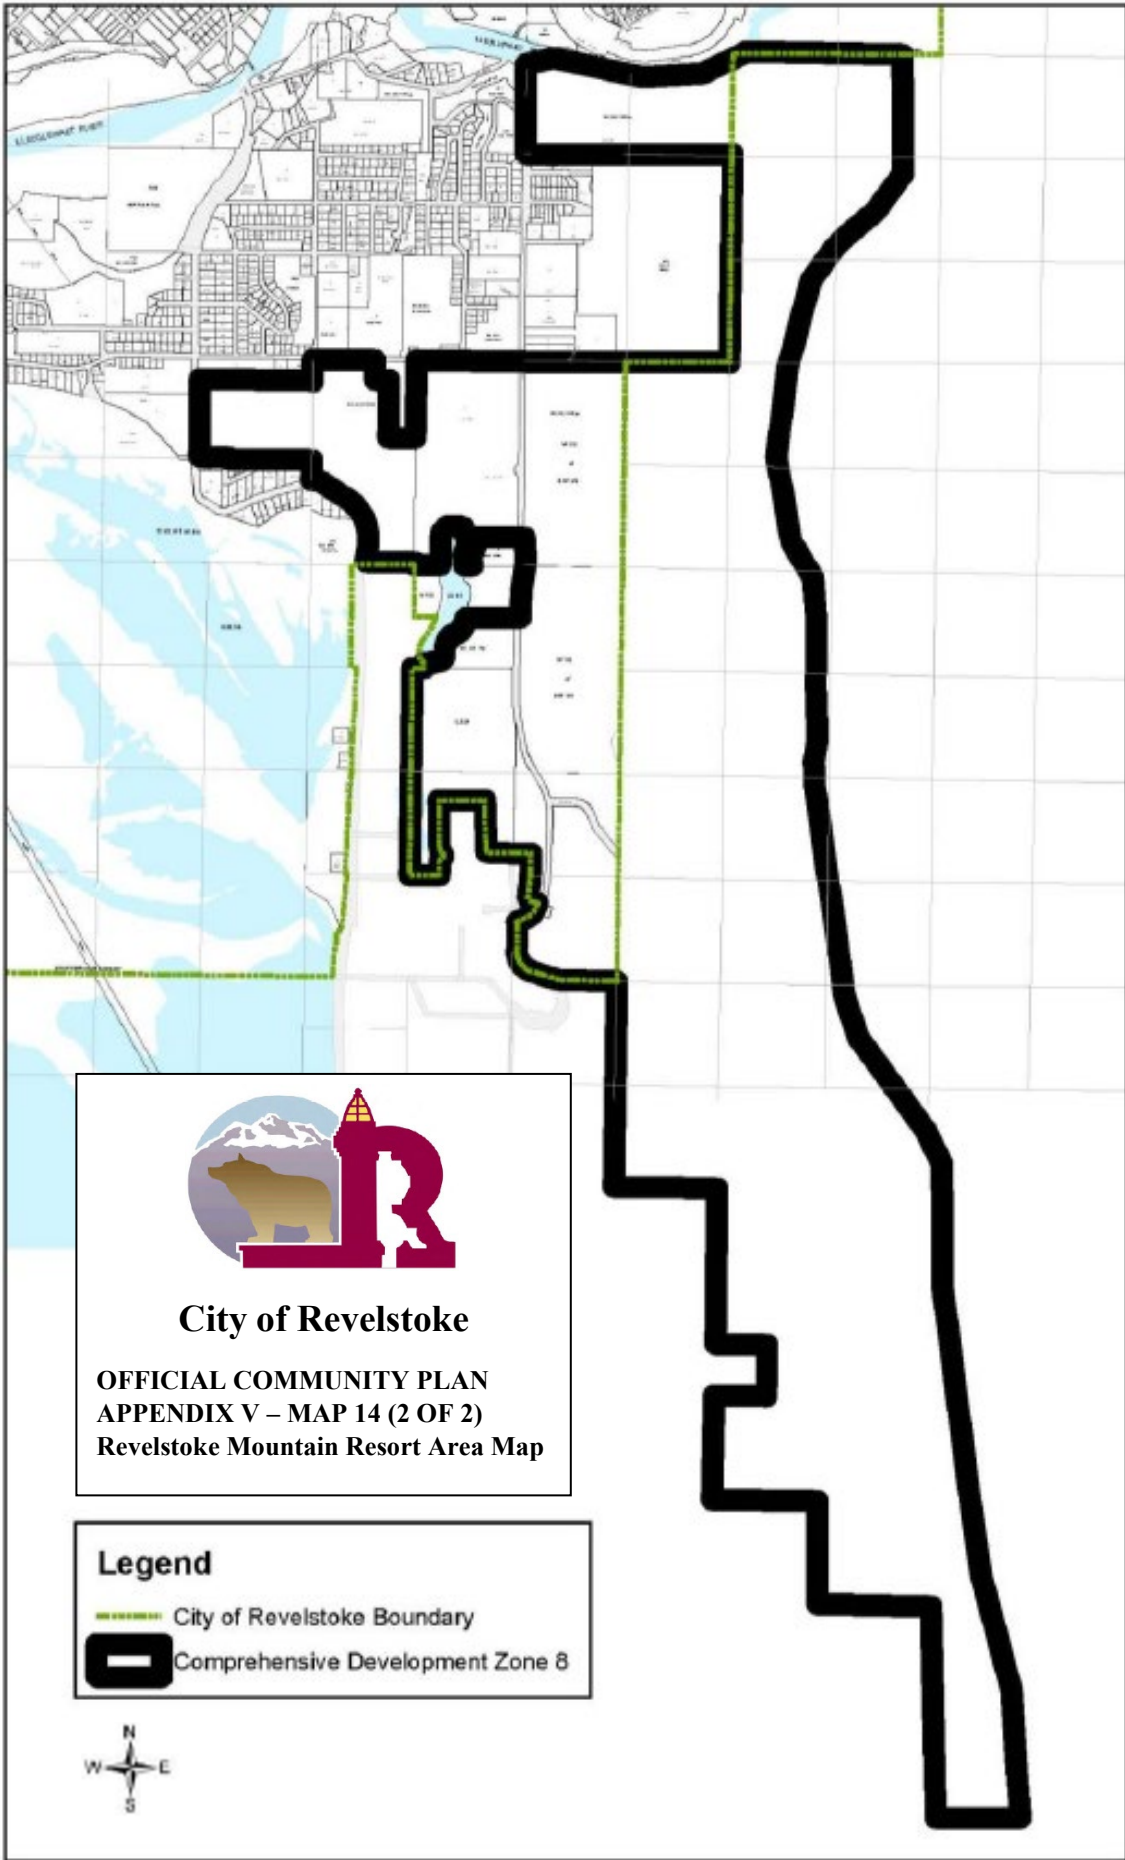

City of Revelstoke
OFFICIAL COMMUNITY PLAN
APPENDIX V – MAP 14 (1 OF 2)
Revelstoke Mountain Resort Area Map

Legend

-  City of Revelstoke Boundary
-  Resort Core Areas
-  Resort Neighborhood Areas

City of Revelstoke

OFFICIAL COMMUNITY PLAN
APPENDIX V – MAP 14 (2 OF 2)
Revelstoke Mountain Resort Area Map

Legend

-  City of Revelstoke Boundary
-  Comprehensive Development Zone 8